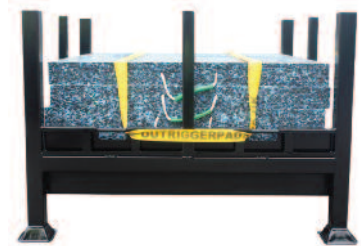

RENTAL

FROM OUTRIGGERPADS

We are now offering a rental option available across a number of outrigger pads and multi mats. Customers are invited to submit their rental enquiry, upon which we will issue a rental quote.

Customers can rent our products for an agreed period, after which they will have the option of either returning the items or extending the rental period providing a week's notice is given.

All we require is for customers to pass our credit check, set up a credit account and send us their purchase order.

A variety of products are available to rent including our Multi Mats (in sets of 20 or more) and Outrigger Pads in sizes 1000mm upwards.

STABLE SUPPORT

Our pads can withstand extreme vertical pressure and adapt to the contours of uneven terrain - changing back to their original shape after use.

SAFE & SECURE

Resistant to water, corrosion and Splintering...they're built to last!

TOUGH ENOUGH

Engineered to withstand heavy loads transfers, providing maximum strength and support for even the toughest lifting application.

HOW TO RENT OUR PRODUCTS:

- ➔ Contact us to request a quote
- ➔ Meet our credit & insurance requirements
- ➔ Sign our Rental Agreement
- ➔ Send us your purchase order
- ➔ Goods delivered to you the next day

TECHNICAL
ADVICE

EASY
ORDERING

NEXT DAY
DELIVERY
Order by 4pm