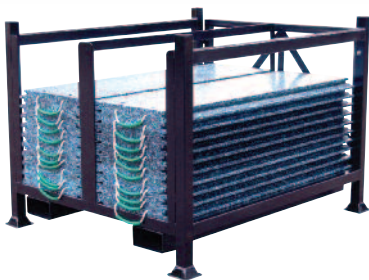

RENTAL

FROM OUTRIGGERPADS

We are now offering a rental option available across a number of outrigger pads and multi mats. Customers are invited to submit their rental enquiry, upon which we will issue a rental quote.

Customers can rent our products for an agreed period, after which they will have the option of either returning the items or extending the rental period providing a week's notice is given.

All we require is for customers to pass our credit check, set up a credit account and send us their purchase order.

A variety of products are available to rent including our Multi Mats (in sets of 20 or more) and Outrigger Pads in sizes 1000mm upwards.

STABLE SUPPORT

Our pads can withstand extreme vertical pressure and adapt to the contours of uneven terrain - changing back to their original shape after use.

SAFE & SECURE

Resistant to water, corrosion and Splintering...they're built to last!

TOUGH ENOUGH

Engineered to withstand heavy loads transfers, providing maximum strength and support for even the toughest lifting application.

HOW TO RENT OUR PRODUCTS:

- ➔ Contact us to request a quote
- ➔ Meet our credit & insurance requirements
- ➔ Sign our Rental Agreement
- ➔ Send us your purchase order
- ➔ Goods delivered to you the next day

TECHNICAL
ADVICE

EASY
ORDERING

NEXT DAY
DELIVERY
Order by 4pm